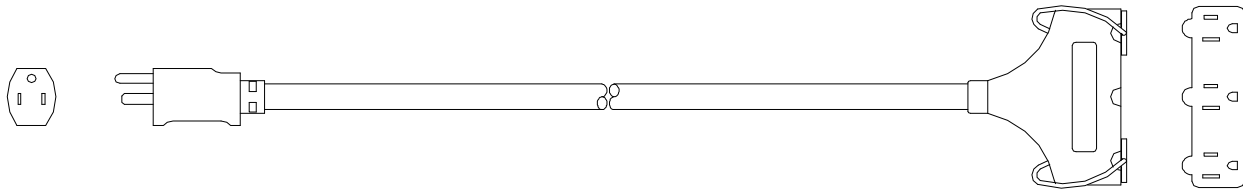

PRODUCT SPECIFICATION
Controlled Document - Engineering Drive

CATALOG NUMBER: See table below
DESCRIPTION: POLAR/SOLAR Plus™ SJEOW extension cord with Tri-Source® three outlet cord connector with power indicator light
APPROVALS: UL Listed and CSA Certified Outdoor Use Cord Set (12 ga)

CONSTRUCTION PARAMETERS:

Conductor: See table below
 Cable jacket material: TPE, yellow
 Overall cable O.D. (nom): See table below
 Cord rating: Hard Usage per the National Electrical Code
 Cable legend type: Indent print

Attachment plug configuration: NEMA 5-15P
 Cord connector configuration: NEMA 5-15R x 3
 Plug and connector material: Clear PVC, with neon power indicator lamp in the cord connector

ELECTRICAL AND ENVIRONMENTAL PROPERTIES: